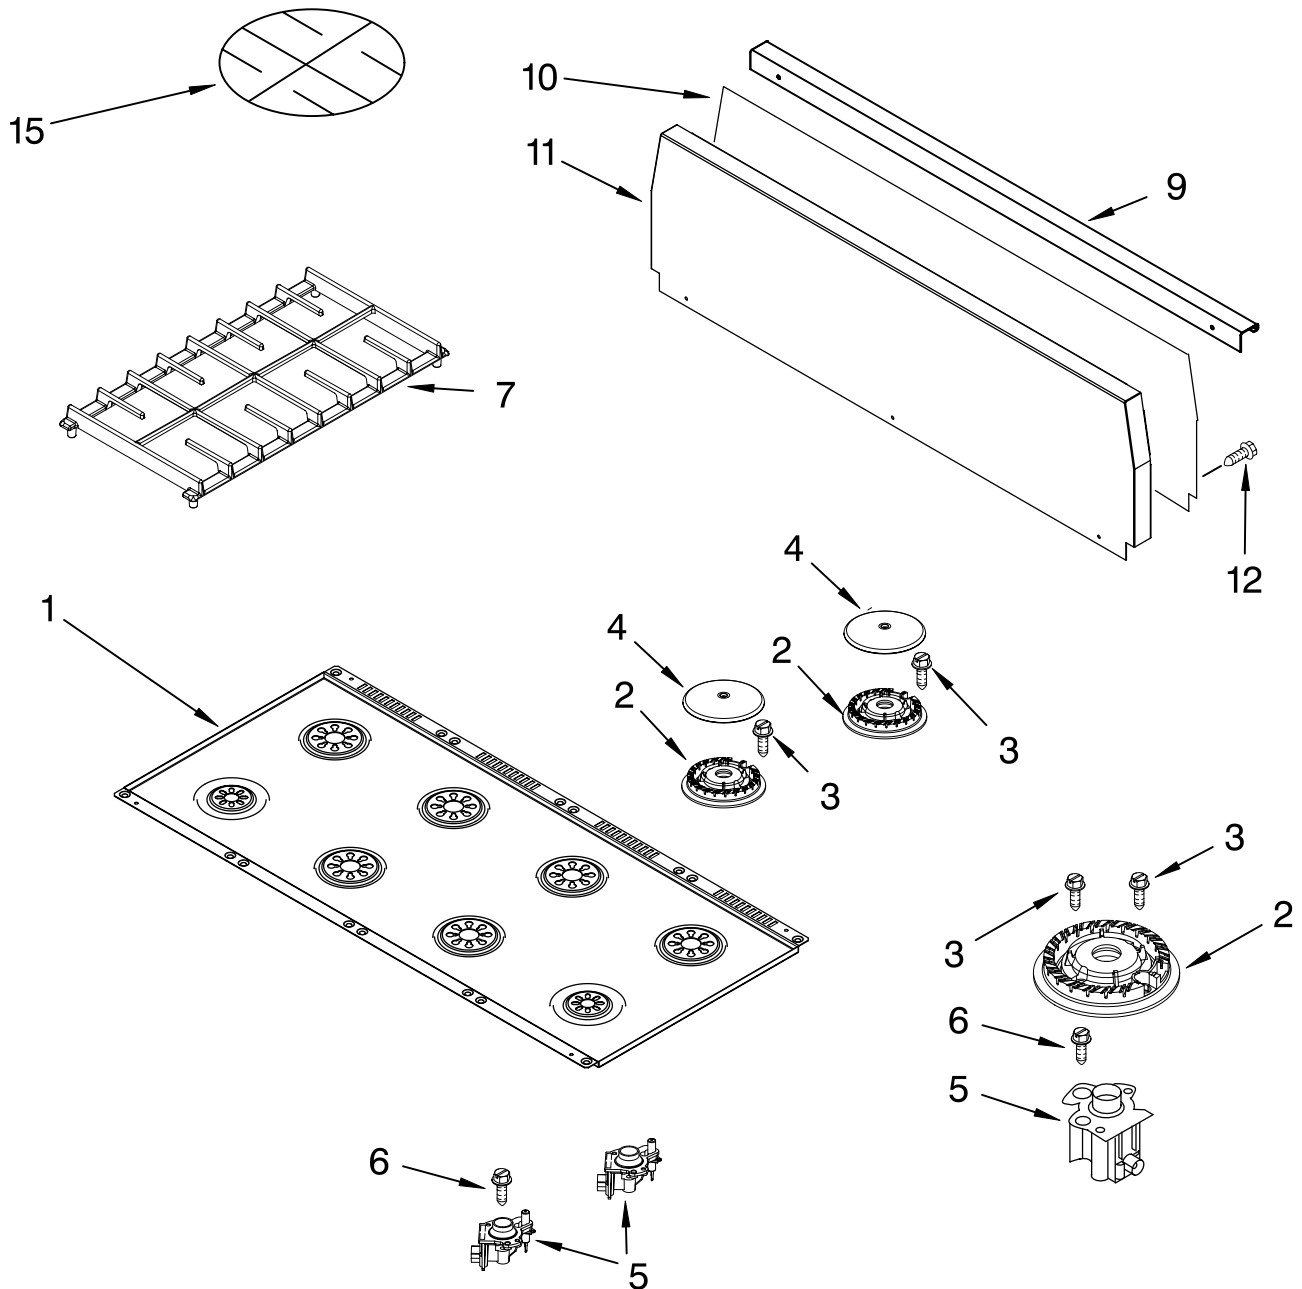

COOKTOP PARTS

For Model: KDRP487MSS03

(Stainless Steel)

Illus. No.	Part No.	DESCRIPTION
1	8302148	Cooktop
2	4455849	Burner Head (Turbi)
	4455979	(Aux)
3	3368921	Screw, 7-18 x 3/4
4	4455243	Cap, Burner (14K)
	8284669	(6K)

Illus. No.	Part No.	DESCRIPTION
5		Orifice Holder (Includes Orific & Ignitor)
	4456622	Turbi
	4456920	Aux
	3400843	Screw
6	3177991	Screw, 8-18 x 1/4

Illus. No.	Part No.	DESCRIPTION
7	4457149	Grate, Burner
9	8302389	Trim, Island
10	8302527	Support, Backsplash
11	8302391	Trim, Backsplash
12	3400837	Screw, 8-18 x 3/8
15	4455109	Plate, Simmer

FOR ORDERING INFORMATION REFER TO PARTS PRICE LIST